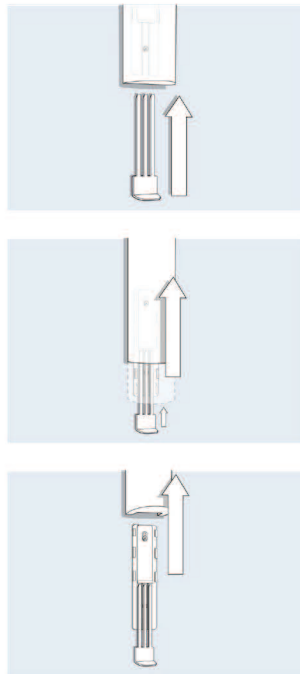

EXCLUSIVE PATENTED DESIGN

A patent-pending, tamper proof wall mount system allows the cartridge of THE INVISIBLE dispenser to lock in place without unsightly brackets or supports.

CONTAMINATION-FREE

THE INVISIBLE dispenser is non-refillable, eliminating the risk of liquid contamination. A see-through strip allows easy and discreet liquid fill level monitoring.

400 ml COMMON AREA

400 ml GUEST BATHROOM

SIZE & SHAPE
DETAILS

DAILY CLEANING
INSTRUCTIONS

WALL MOUNT
INSTALLATION OPTION

ADHESIVE TAPE
INSTALLATION OPTION

ACQUA
DELL'
ELBA

CULTI
MILANO