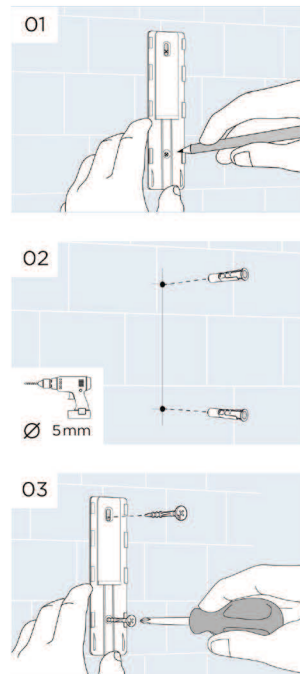

EXCLUSIVE PATENTED DESIGN

A patent-pending, tamper proof wall mount system allows the cartridge of THE INVISIBLE dispenser to lock in place without unsightly brackets or supports.

CONTAMINATION-FREE

THE INVISIBLE dispenser is non-refillable, eliminating the risk of liquid contamination. A see-through strip allows easy and discreet liquid fill level monitoring.

400 ml COMMON AREA

400 ml GUEST BATHROOM

SIZE & SHAPE
DETAILS

DAILY CLEANING
INSTRUCTIONS

WALL MOUNT
INSTALLATION OPTION

ADHESIVE TAPE
INSTALLATION OPTION

ACQUA
DELL'
ELBA

CULTI
MILANO