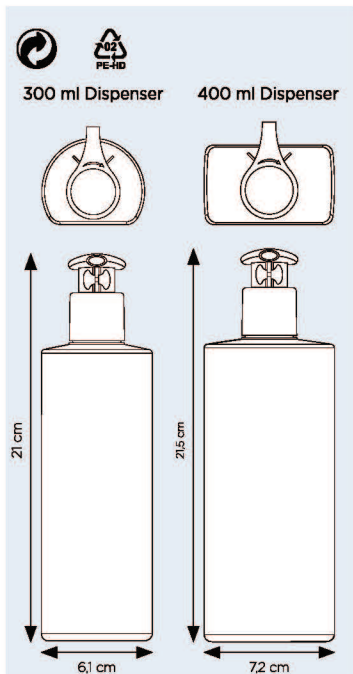

400 ml COMMON AREA

400 ml GUEST BATHROOM

SIZE & SHAPE
DETAILS

DAILY CLEANING
INSTRUCTIONS

WALL MOUNT
INSTALLATION OPTION

ADHESIVE TAPE
INSTALLATION OPTION

ACQUA
DELL'
ELBA

CULTI
MILANO