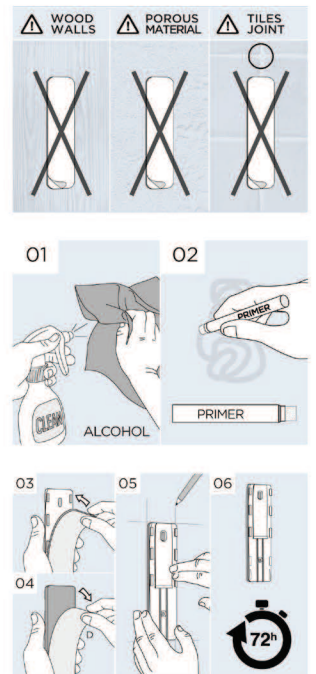

EXCLUSIVE PATENTED DESIGN

A patent-pending, tamper proof wall mount system allows the cartridge of THE INVISIBLE dispenser to lock in place without unsightly brackets or supports.

CONTAMINATION-FREE

THE INVISIBLE dispenser is non-refillable, eliminating the risk of liquid contamination. A see-through strip allows easy and discreet liquid fill level monitoring.

400 ml COMMON AREA

400 ml GUEST BATHROOM

SIZE & SHAPE
DETAILS

DAILY CLEANING
INSTRUCTIONS

WALL MOUNT
INSTALLATION OPTION

ADHESIVE TAPE
INSTALLATION OPTION

ACQUA
DELL'
ELBA

CULTI
MILANO